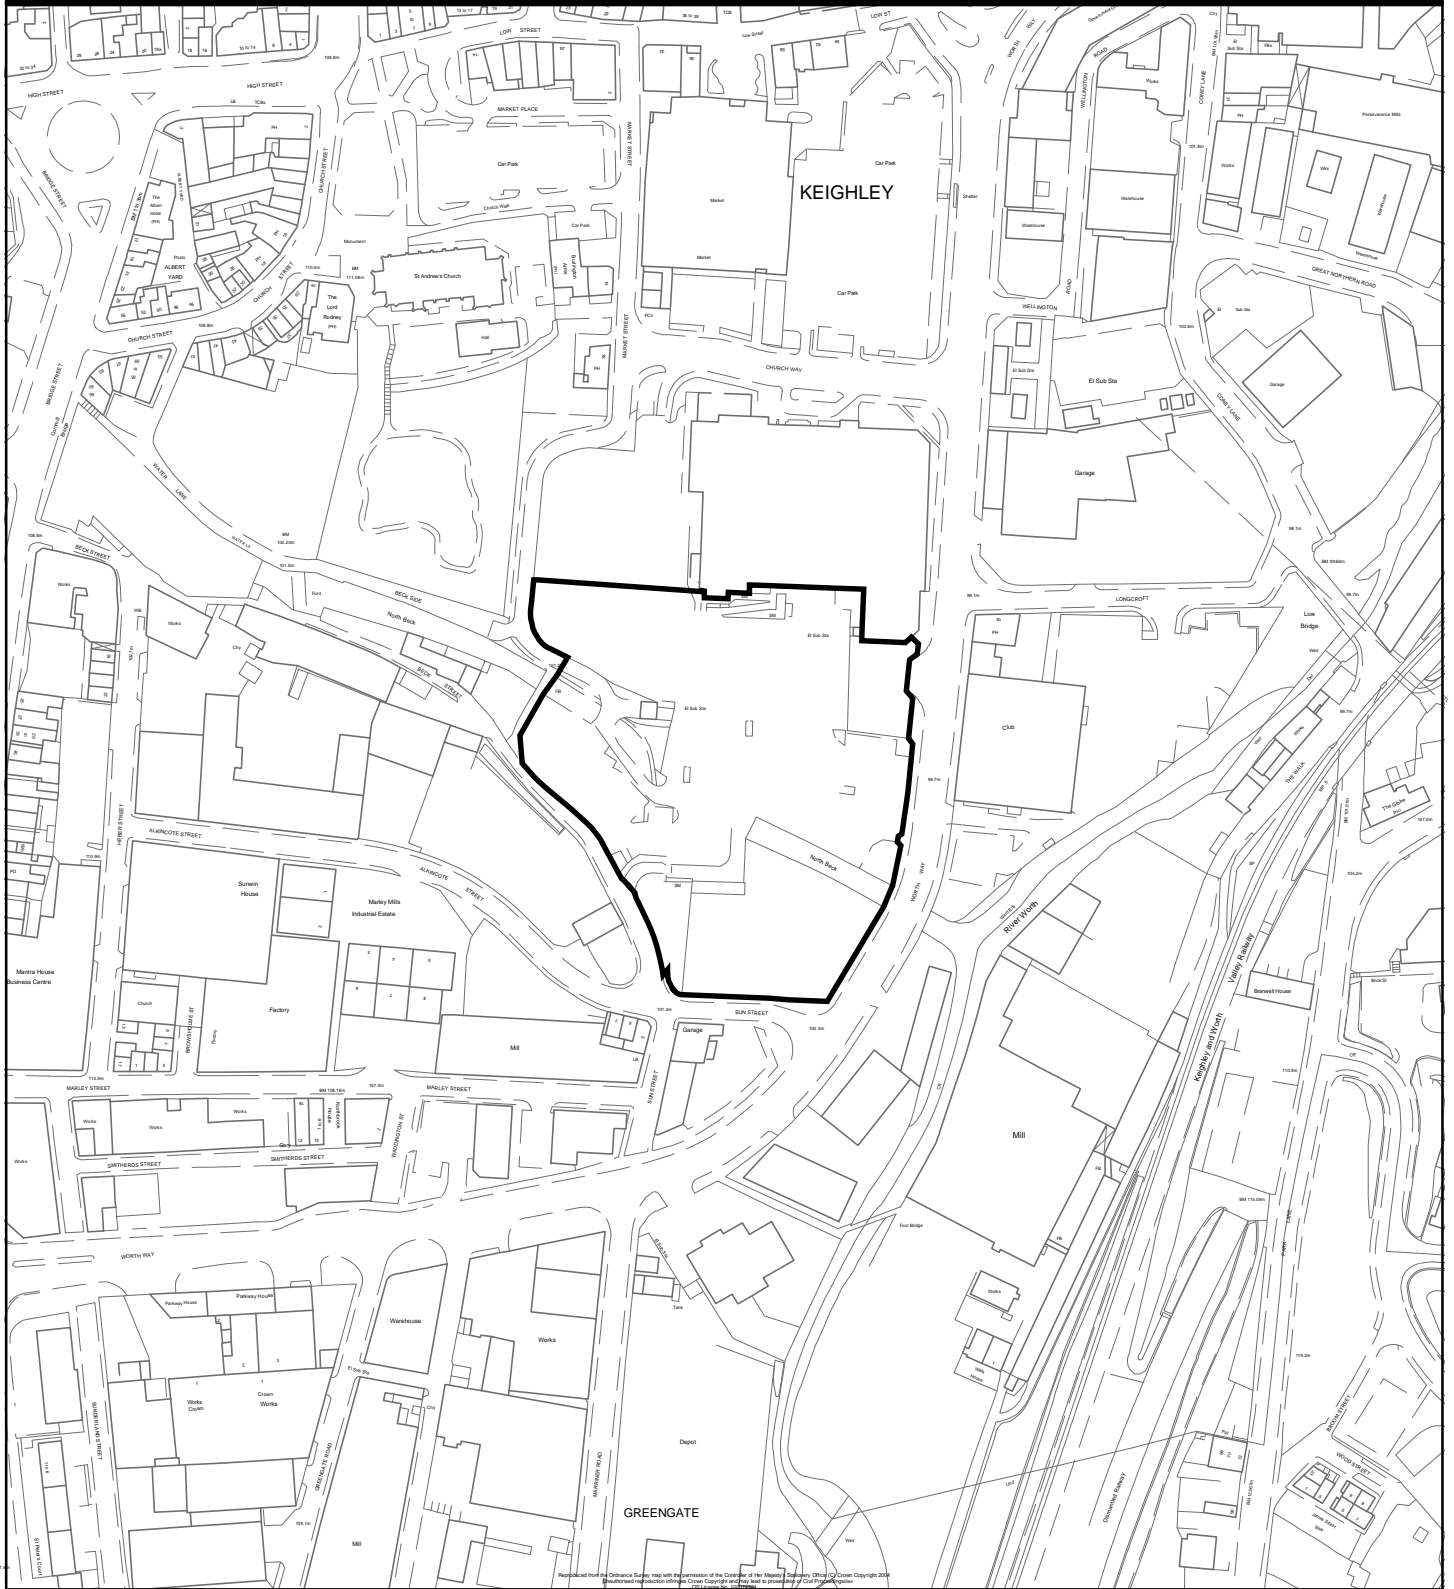

Replacement Unitary Development Plan for the Bradford District Post Inquiry Modifications

Mod. reference MOD/K/C/1	Scale. 1:2,500	Key.  Expansion area boundary to be deleted and replaced with Town Centre designation.
Site reference	Site Area.	
Address Keighley Town Centre Defined Alkincote Street Expansion Area.	OS Grid Ref. SE 0640NW	 NORTH
	© Crown copyright. All rights reserved. City of Bradford Metropolitan District Council 100019304	